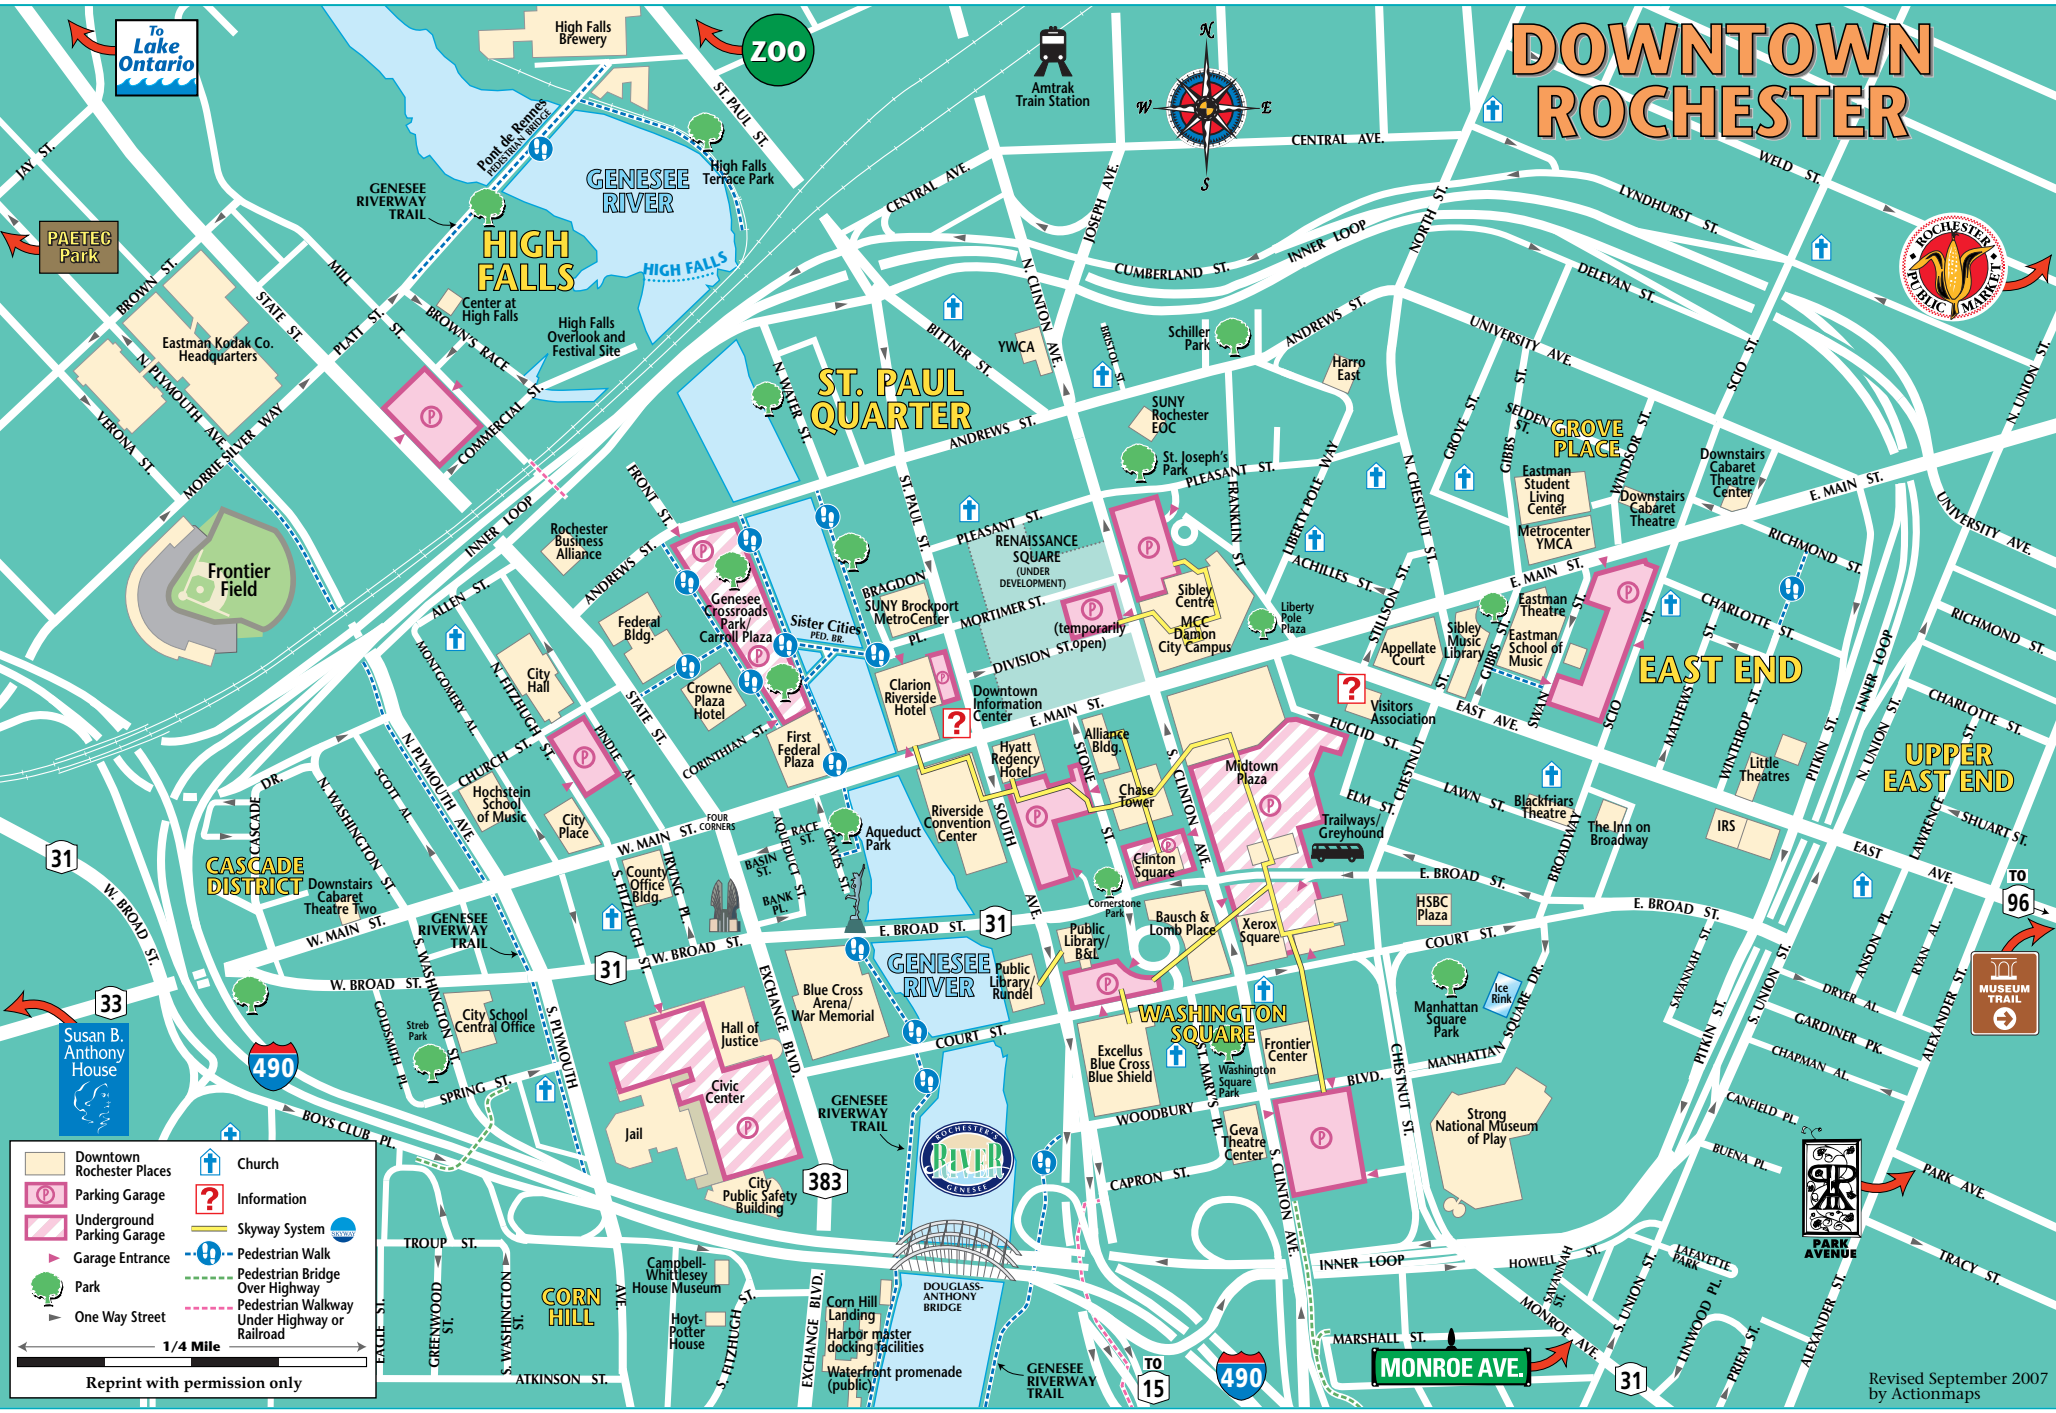

DOWNTOWN ROCHESTER

Downtown Rochester Places
 Parking Garage
 Underground Parking Garage
 Garage Entrance
 Park
 Church
 Information
 Skyway System
 Pedestrian Walk
 Pedestrian Bridge Over Highway
 Pedestrian Walkway Under Highway or Railroad
 One Way Street

1/4 Mile
 Reprint with permission only

DOWNTOWN INFORMATION CENTER
 120 East Main St.
 (corner of St. Paul St.)
 (585) 232-3420

www.rochesterdowntown.com

Revised September 2007
 by Actionmaps